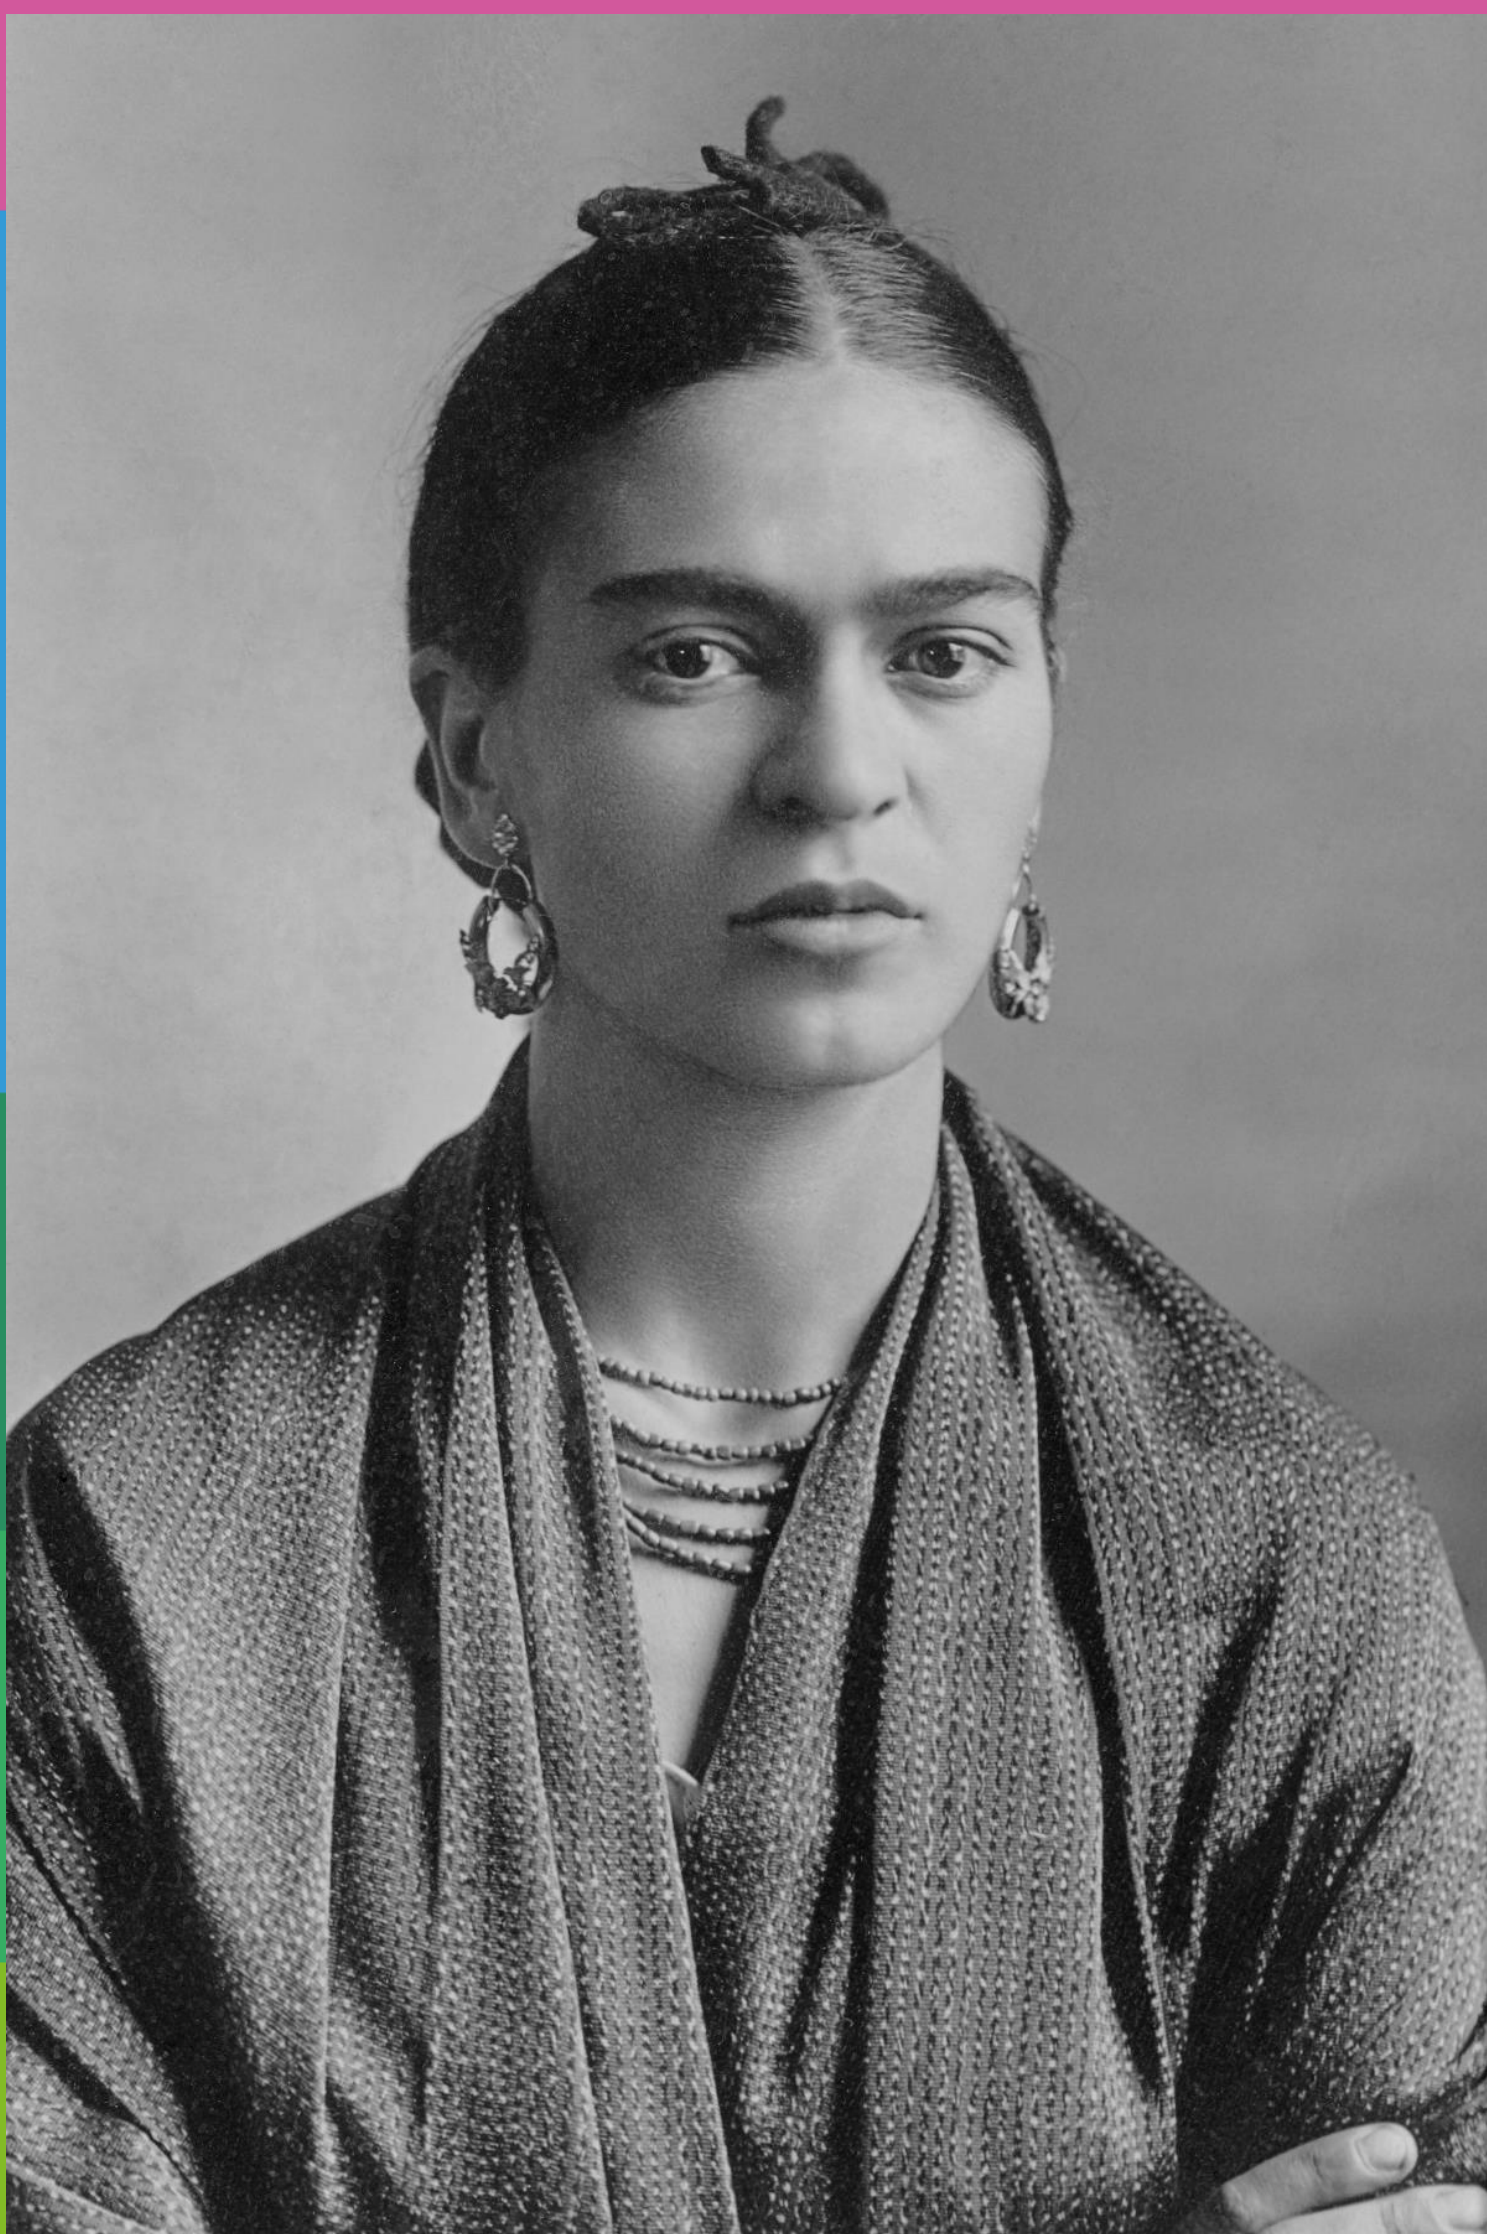

ART

Frida Kahlo (1907-1954)

Mexican painter

Acclaimed after her death for powerful art that expresses indigenous Mexican tradition and female experience

Disabled by bus accident as a teenager

Bisexual woman